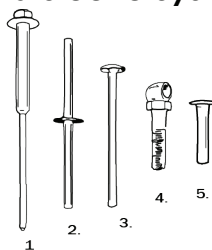

Component Pricing for Feather, Teardrop & Rectangle Flags (If Required)			
Component	Price	Component	Price
Elastic Cord	2.30	Ground Sleeve	28.00
Pole Adapter	14.00	Extractor Tee	10.50
24" Pole Adapter Extension	25.30	Driving Rod	7.75
Ground Stand w/Stem	52.00	Sleeve Cap	5.75
Ground Stand Stem	10.35	Poles- 5' Teardrop, 6' Feather	34.50
		Poles- 7' Teardrop, 8' Feather	37.95
Deluxe Carry Bag	35.65	Poles- 9' Teardrop, 10' Feather, 9.5' Rectangle	41.40
Water Bag (weight)	29.60	Poles- 10' Teardrop, 12' Feather, 13.5 Rectangle	59.80
		Poles- 15' Teardrop, 17' Feather	73.60

Component Pricing for 14' Banner Series (If Required)			
Component	Price	Component	Price
14'x2"	102.35	Water Bag (weight)	27.60
48"x.75" Fiberglass Stake	29.90	Ground Sleeve 24"	31.05
Ground Stake Top Bushing (closed)	20.70	Ground Sleeve Driving Rod	8.05
Ground Stake Bottom Bushing (open)	13.80	Ground Sleeve Extractor Tee	8.05
Stainless Steel Stability Plate	16.01	Ground Sleeve Cap	3.45
Top Arm Swivel	44.85	48"x2" Aluminum Pole Section	27.60
Top Arm (48"x1" Aluminum)	25.30	24" x2" Aluminum Pole Section	18.40
Flag Weight	5.18		

Ground Stand System

PARTS

1. Ground Stand Legs
2. Ground Stand Stem
3. Pole Adapter

*Pole Adapter sold Separately

Ground Sleeve System

PARTS

1. Ground Sleeve
2. Pole Adapter
3. Driving Rod
4. Extractor Tee
5. Ground Cap

*Pole Adapter sold Separately