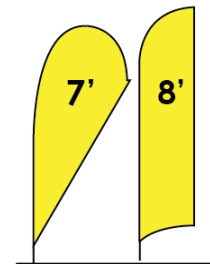

Complete System Pricing: Includes printed flag, flag pole, and complete Ground Stand or Ground Sleeve System

D/S – Double Sided: Double sided flag, block out liner sewn between two flags
Add \$20.00 one time setup fee per layout

Made in Canada

5' Teardrop / 6' Feather / 6' Rectangle		
Quantity	Single Sided	Double Sided
1-9	155.65	259.85
10-24	145.30	236.28
25-49	131.50	212.13
50-99	120.00	181.65
100+	108.50	150.50

7' Teardrop / 8' Feather		
Quantity	Single Sided	Double Sided
1-9	191.50	320.82
10-24	181.03	297.93
25-49	169.58	286.15
50-99	159.48	236.59
100+	147.79	210.25

9' Teardrop / 10' Feather / 9.5' Rectangle		
Quantity	Single Sided	Double Sided
1-9	218.60	369.95
10-24	206.01	340.12
25-49	193.42	310.26
50-99	180.82	271.80
100+	168.23	244.83

10' Teardrop / 12' Feather / 13.5' Rectangle Single Side Only		
Quantity	Single Sided	Double Sided
1-9	242.60	428.45
10-24	228.86	397.46
25-49	215.58	366.93
50-99	202.06	324.66
100+	188.55	293.90

9' Teardrop / 10' Feather / 9.5' Rectangle		
Quantity	Single Sided	Double Sided
1-9	153.35	304.20
10-24	136.11	269.70
25-49	118.85	235.20
50-99	92.98	183.45
100+	78.60	154.70

10' Teardrop / 12' Feather / 13.5' Rectangle Single Side Only		
Quantity	Single Sided	Double Sided
1-9	188.85	374.70
10-24	171.10	340.20
25-49	154.35	305.70
50-99	125.60	248.20
100+	108.35	213.70