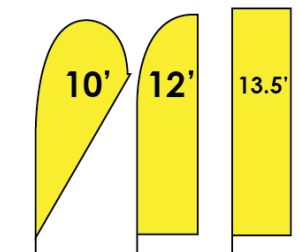

Made in Canada

5' Teardrop / 6' Feather / 6' Rectangle		
Quantity	Single Sided	Double Sided
1-9	155.65	259.85
10-24	145.30	236.28
25-49	131.50	212.13
50-99	120.00	181.65
100+	108.50	150.50

7' Teardrop / 8' Feather		
Quantity	Single Sided	Double Sided
1-9	191.50	320.82
10-24	181.03	297.93
25-49	169.58	286.15
50-99	159.48	236.59
100+	147.79	210.25

9' Teardrop / 10' Feather / 9.5' Rectangle		
Quantity	Single Sided	Double Sided
1-9	218.60	369.95
10-24	206.01	340.12
25-49	193.42	310.26
50-99	180.82	271.80
100+	168.23	244.83

10' Teardrop / 12' Feather / 13.5' Rectangle Single Side Only		
Quantity	Single Sided	Double Sided
1-9	242.60	428.45
10-24	228.86	397.46
25-49	215.58	366.93
50-99	202.06	324.66
100+	188.55	293.90

5' Teardrop / 6' Feather / 6' Rectangle		
Quantity	Single Sided	Double Sided
1-9	104.20	206.90
10-24	90.98	180.45
25-49	80.63	162.45
50-99	61.65	121.80
100+	42.10	82.70

7' Teardrop / 8' Feather		
Quantity	Single Sided	Double Sided
1-9	169.60	254.40
10-24	150.05	225.08
25-49	130.50	195.75
50-99	113.25	158.95
100+	93.70	135.95

9' Teardrop / 10' Feather / 9.5' Rectangle		
Quantity	Single Sided	Double Sided
1-9	153.35	304.20
10-24	136.11	269.70
25-49	118.85	235.20
50-99	92.98	183.45
100+	78.60	154.70

10' Teardrop / 12' Feather / 13.5' Rectangle Single Side Only		
Quantity	Single Sided	Double Sided
1-9	188.85	374.70
10-24	171.10	340.20
25-49	154.35	305.70
50-99	125.60	248.20
100+	108.35	213.70