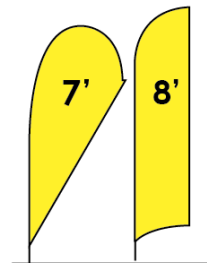

9' Teardrop / 10' Feather / 9.5' Rectangle		
Quantity	Single Sided	Double Sided
1-9	218.60	369.95
10-24	206.01	340.12
25-49	193.42	310.26
50-99	180.82	271.80
100+	168.23	244.83

10' Teardrop / 12' Feather / 13.5' Rectangle Single Side Only		
Quantity	Single Sided	Double Sided
1-9	242.60	428.45
10-24	228.86	397.46
25-49	215.58	366.93
50-99	202.06	324.66
100+	188.55	293.90

15' Teardrop / 17' Feather		
Quantity	Single Sided	Double Sided
1-9	314.10	570.10
10-24	296.28	540.78
25-49	279.60	512.60
50-99	264.25	485.86
100+	247.40	457.40

Made in Canada

Flag Only: Elastic cord included with every flag

5' Teardrop / 6' Feather / 6' Rectangle		
Quantity	Single Sided	Double Sided
1-9	104.20	206.90
10-24	90.98	180.45
25-49	80.63	162.45
50-99	61.65	121.80
100+	42.10	82.70

7' Teardrop / 8' Feather		
Quantity	Single Sided	Double Sided
1-9	169.60	254.40
10-24	150.05	225.08
25-49	130.50	195.75
50-99	113.25	158.95
100+	93.70	135.95

9' Teardrop / 10' Feather / 9.5' Rectangle		
Quantity	Single Sided	Double Sided
1-9	153.35	304.20
10-24	136.11	269.70
25-49	118.85	235.20
50-99	92.98	183.45
100+	78.60	154.70

10' Teardrop / 12' Feather / 13.5' Rectangle Single Side Only		
Quantity	Single Sided	Double Sided
1-9	188.85	374.70
10-24	171.10	340.20
25-49	154.35	305.70
50-99	125.60	248.20
100+	108.35	213.70