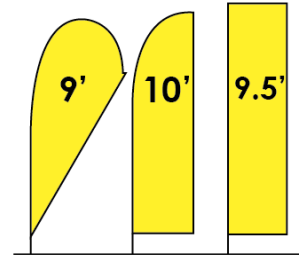

9' Teardrop / 10' Feather / 9.5' Rectangle		
Quantity	Single Sided	Double Sided
1-9	218.60	369.95
10-24	206.01	340.12
25-49	193.42	310.26
50-99	180.82	271.80
100+	168.23	244.83

10' Teardrop / 12' Feather / 13.5' Rectangle Single Side Only		
Quantity	Single Sided	Double Sided
1-9	242.60	428.45
10-24	228.86	397.46
25-49	215.58	366.93
50-99	202.06	324.66
100+	188.55	293.90

15' Teardrop / 17' Feather		
Quantity	Single Sided	Double Sided
1-9	314.10	570.10
10-24	296.28	540.78
25-49	279.60	512.60
50-99	264.25	485.86
100+	247.40	457.40

Made in Canada

Flag Only: Elastic cord included with every flag

5' Teardrop / 6' Feather / 6' Rectangle		
Quantity	Single Sided	Double Sided
1-9	104.20	206.90
10-24	90.98	180.45
25-49	80.63	162.45
50-99	61.65	121.80
100+	42.10	82.70

7' Teardrop / 8' Feather		
Quantity	Single Sided	Double Sided
1-9	169.60	254.40
10-24	150.05	225.08
25-49	130.50	195.75
50-99	113.25	158.95
100+	93.70	135.95

9' Teardrop / 10' Feather / 9.5' Rectangle		
Quantity	Single Sided	Double Sided
1-9	153.35	304.20
10-24	136.11	269.70
25-49	118.85	235.20
50-99	92.98	183.45
100+	78.60	154.70

10' Teardrop / 12' Feather / 13.5' Rectangle Single Side Only		
Quantity	Single Sided	Double Sided
1-9	188.85	374.70
10-24	171.10	340.20
25-49	154.35	305.70
50-99	125.60	248.20
100+	108.35	213.70