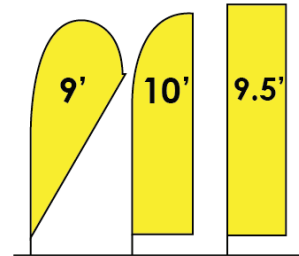

Complete System Pricing: Includes printed flag, flag pole, and complete Ground Stand or Ground Sleeve System

D/S – Double Sided: Double sided flag, block out liner sewn between two flags
Add \$20.00 one time setup fee per layout

Made in Canada

5' Teardrop / 6' Feather / 6' Rectangle		
Quantity	Single Sided	Double Sided
1-9	155.65	259.85
10-24	145.30	236.28
25-49	131.50	212.13
50-99	120.00	181.65
100+	108.50	150.50

7' Teardrop / 8' Feather		
Quantity	Single Sided	Double Sided
1-9	191.50	320.82
10-24	181.03	297.93
25-49	169.58	286.15
50-99	159.48	236.59
100+	147.79	210.25

9' Teardrop / 10' Feather / 9.5' Rectangle		
Quantity	Single Sided	Double Sided
1-9	218.60	369.95
10-24	206.01	340.12
25-49	193.42	310.26
50-99	180.82	271.80
100+	168.23	244.83

10' Teardrop / 12' Feather / 13.5' Rectangle Single Side Only		
Quantity	Single Sided	Double Sided
1-9	242.60	428.45
10-24	228.86	397.46
25-49	215.58	366.93
50-99	202.06	324.66
100+	188.55	293.90

9' Teardrop / 10' Feather / 9.5' Rectangle		
Quantity	Single Sided	Double Sided
1-9	153.35	304.20
10-24	136.11	269.70
25-49	118.85	235.20
50-99	92.98	183.45
100+	78.60	154.70

10' Teardrop / 12' Feather / 13.5' Rectangle Single Side Only		
Quantity	Single Sided	Double Sided
1-9	188.85	374.70
10-24	171.10	340.20
25-49	154.35	305.70
50-99	125.60	248.20
100+	108.35	213.70