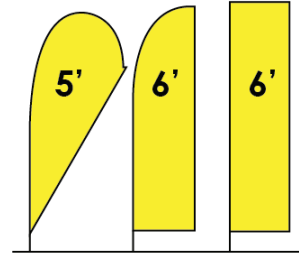

Complete System Pricing: Includes printed flag, flag pole, and complete Ground Stand or Ground Sleeve System

D/S – Double Sided: Double sided flag, block out liner sewn between two flags
Add \$20.00 one time setup fee per layout

Made in Canada

5' Teardrop / 6' Feather / 6' Rectangle		
Quantity	Single Sided	Double Sided
1-9	155.65	259.85
10-24	145.30	236.28
25-49	131.50	212.13
50-99	120.00	181.65
100+	108.50	150.50

7' Teardrop / 8' Feather		
Quantity	Single Sided	Double Sided
1-9	191.50	320.82
10-24	181.03	297.93
25-49	169.58	286.15
50-99	159.48	236.59
100+	147.79	210.25

9' Teardrop / 10' Feather / 9.5' Rectangle		
Quantity	Single Sided	Double Sided
1-9	218.60	369.95
10-24	206.01	340.12
25-49	193.42	310.26
50-99	180.82	271.80
100+	168.23	244.83

10' Teardrop / 12' Feather / 13.5' Rectangle Single Side Only		
Quantity	Single Sided	Double Sided
1-9	242.60	428.45
10-24	228.86	397.46
25-49	215.58	366.93
50-99	202.06	324.66
100+	188.55	293.90

9' Teardrop / 10' Feather / 9.5' Rectangle		
Quantity	Single Sided	Double Sided
1-9	153.35	304.20
10-24	136.11	269.70
25-49	118.85	235.20
50-99	92.98	183.45
100+	78.60	154.70

10' Teardrop / 12' Feather / 13.5' Rectangle Single Side Only		
Quantity	Single Sided	Double Sided
1-9	188.85	374.70
10-24	171.10	340.20
25-49	154.35	305.70
50-99	125.60	248.20
100+	108.35	213.70