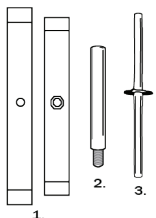

Component Pricing for Feather, Teardrop & Rectangle Flags (If Required)			
Component	Price	Component	Price
Elastic Cord	2.30	Ground Sleeve	28.00
Pole Adapter	14.00	Extractor Tee	10.50
24" Pole Adapter Extension	25.30	Driving Rod	7.75
Ground Stand w/Stem	52.00	Sleeve Cap	5.75
Ground Stand Stem	10.35	Poles- 5' Teardrop, 6' Feather	34.50
		Poles- 7' Teardrop, 8' Feather	37.95
Deluxe Carry Bag	35.65	Poles- 9' Teardrop, 10' Feather, 9.5' Rectangle	41.40
Water Bag (weight)	29.60	Poles- 10' Teardrop, 12' Feather, 13.5 Rectangle	59.80
		Poles- 15' Teardrop, 17' Feather	73.60

Component Pricing for 14' Banner Series (If Required)			
Component	Price	Component	Price
14'x2"	102.35	Water Bag (weight)	27.60
48"x.75" Fiberglass Stake	29.90	Ground Sleeve 24"	31.05
Ground Stake Top Bushing (closed)	20.70	Ground Sleeve Driving Rod	8.05
Ground Stake Bottom Bushing (open)	13.80	Ground Sleeve Extractor Tee	8.05
Stainless Steel Stability Plate	16.01	Ground Sleeve Cap	3.45
Top Arm Swivel	44.85	48"x2" Aluminum Pole Section	27.60
Top Arm (48"x1" Aluminum)	25.30	24" x2" Aluminum Pole Section	18.40
Flag Weight	5.18		

Ground Stand System

PARTS

1. Ground Stand Legs
2. Ground Stand Stem
3. Pole Adapter

*Pole Adapter sold Separately