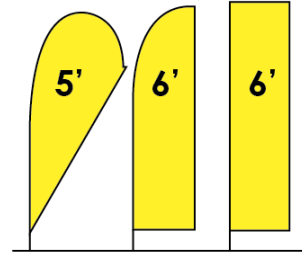

9' Teardrop / 10' Feather / 9.5' Rectangle		
Quantity	Single Sided	Double Sided
1-9	218.60	369.95
10-24	206.01	340.12
25-49	193.42	310.26
50-99	180.82	271.80
100+	168.23	244.83

10' Teardrop / 12' Feather / 13.5' Rectangle Single Side Only		
Quantity	Single Sided	Double Sided
1-9	242.60	428.45
10-24	228.86	397.46
25-49	215.58	366.93
50-99	202.06	324.66
100+	188.55	293.90

15' Teardrop / 17' Feather		
Quantity	Single Sided	Double Sided
1-9	314.10	570.10
10-24	296.28	540.78
25-49	279.60	512.60
50-99	264.25	485.86
100+	247.40	457.40

Made in Canada

Flag Only: Elastic cord included with every flag

5' Teardrop / 6' Feather / 6' Rectangle		
Quantity	Single Sided	Double Sided
1-9	104.20	206.90
10-24	90.98	180.45
25-49	80.63	162.45
50-99	61.65	121.80
100+	42.10	82.70

7' Teardrop / 8' Feather		
Quantity	Single Sided	Double Sided
1-9	169.60	254.40
10-24	150.05	225.08
25-49	130.50	195.75
50-99	113.25	158.95
100+	93.70	135.95

9' Teardrop / 10' Feather / 9.5' Rectangle		
Quantity	Single Sided	Double Sided
1-9	153.35	304.20
10-24	136.11	269.70
25-49	118.85	235.20
50-99	92.98	183.45
100+	78.60	154.70

10' Teardrop / 12' Feather / 13.5' Rectangle Single Side Only		
Quantity	Single Sided	Double Sided
1-9	188.85	374.70
10-24	171.10	340.20
25-49	154.35	305.70
50-99	125.60	248.20
100+	108.35	213.70