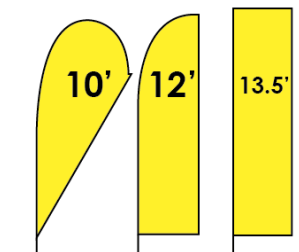

9' Teardrop / 10' Feather / 9.5' Rectangle		
Quantity	Single Sided	Double Sided
1-9	218.60	369.95
10-24	206.01	340.12
25-49	193.42	310.26
50-99	180.82	271.80
100+	168.23	244.83

10' Teardrop / 12' Feather / 13.5' Rectangle Single Side Only		
Quantity	Single Sided	Double Sided
1-9	242.60	428.45
10-24	228.86	397.46
25-49	215.58	366.93
50-99	202.06	324.66
100+	188.55	293.90

15' Teardrop / 17' Feather		
Quantity	Single Sided	Double Sided
1-9	314.10	570.10
10-24	296.28	540.78
25-49	279.60	512.60
50-99	264.25	485.86
100+	247.40	457.40

Made in Canada

Flag Only: Elastic cord included with every flag

5' Teardrop / 6' Feather / 6' Rectangle		
Quantity	Single Sided	Double Sided
1-9	104.20	206.90
10-24	90.98	180.45
25-49	80.63	162.45
50-99	61.65	121.80
100+	42.10	82.70

7' Teardrop / 8' Feather		
Quantity	Single Sided	Double Sided
1-9	169.60	254.40
10-24	150.05	225.08
25-49	130.50	195.75
50-99	113.25	158.95
100+	93.70	135.95

9' Teardrop / 10' Feather / 9.5' Rectangle		
Quantity	Single Sided	Double Sided
1-9	153.35	304.20
10-24	136.11	269.70
25-49	118.85	235.20
50-99	92.98	183.45
100+	78.60	154.70

10' Teardrop / 12' Feather / 13.5' Rectangle Single Side Only		
Quantity	Single Sided	Double Sided
1-9	188.85	374.70
10-24	171.10	340.20
25-49	154.35	305.70
50-99	125.60	248.20
100+	108.35	213.70