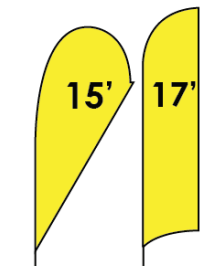

Made in Canada

5' Teardrop / 6' Feather / 6' Rectangle		
Quantity	Single Sided	Double Sided
1-9	155.65	259.85
10-24	145.30	236.28
25-49	131.50	212.13
50-99	120.00	181.65
100+	108.50	150.50

7' Teardrop / 8' Feather		
Quantity	Single Sided	Double Sided
1-9	191.50	320.82
10-24	181.03	297.93
25-49	169.58	286.15
50-99	159.48	236.59
100+	147.79	210.25

9' Teardrop / 10' Feather / 9.5' Rectangle		
Quantity	Single Sided	Double Sided
1-9	218.60	369.95
10-24	206.01	340.12
25-49	193.42	310.26
50-99	180.82	271.80
100+	168.23	244.83

10' Teardrop / 12' Feather / 13.5' Rectangle Single Side Only		
Quantity	Single Sided	Double Sided
1-9	242.60	428.45
10-24	228.86	397.46
25-49	215.58	366.93
50-99	202.06	324.66
100+	188.55	293.90

15' Teardrop / 17' Feather		
Quantity	Single Sided	Double Sided
1-9	314.10	570.10
10-24	296.28	540.78
25-49	279.60	512.60
50-99	264.25	485.86
100+	247.40	457.40

Made in Canada

Flag Only: Elastic cord included with every flag

5' Teardrop / 6' Feather / 6' Rectangle		
Quantity	Single Sided	Double Sided
1-9	104.20	206.90
10-24	90.98	180.45
25-49	80.63	162.45
50-99	61.65	121.80
100+	42.10	82.70

7' Teardrop / 8' Feather		
Quantity	Single Sided	Double Sided
1-9	169.60	254.40
10-24	150.05	225.08
25-49	130.50	195.75
50-99	113.25	158.95
100+	93.70	135.95