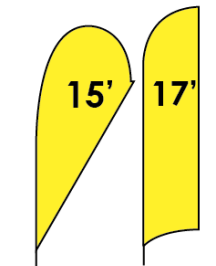

15' Teardrop / 17' Feather		
Quantity	Single Sided	Double Sided
1-9	261.50	518.75
10-24	250.00	495.75
25-49	238.50	472.75
50-99	227.00	449.75
100+	215.50	426.75