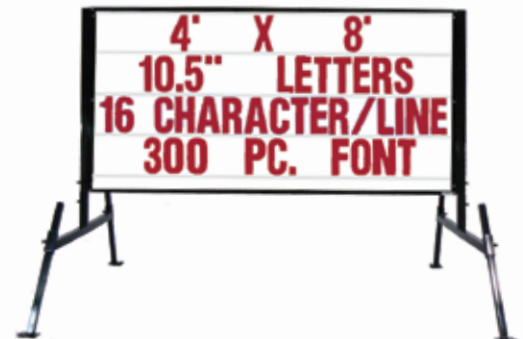

Completed WHITE Mobile Signs							
Model No.	Size	Description	Lines of Copy	Letter Size	Suggested Font Size	Char/Line	Price
Model 4848	48"x 48"	E-Z Roller	6	7"	300	10	\$1014.00
Model 4848	48"x 48"	Regular	6	7"	300	10	\$1044.00
Model 4060	40"x 60"	Regular	5	7"	300	12	\$1083.10
Model 4872	4' x 6'	Regular	6	7"	350	14	\$1291.60
Model 4896	4' x 8'	Regular	4	10.5"	300	16	\$1441.60
Model 7296	6' x 8'	Heavy Frame	6	10.5"	350	16	\$1765.21

Header 10mm Coroplast with print or tracked		
Product	Price	Over laminate on 10mm Coroplast Print
12"	\$259.00/ea.	\$20/ea.
16"	\$279.00/ea.	\$26.67/ea.
24"	\$299.00/ea.	\$40/ea.

Vandal Guard

Vandal Guards (Includes Both Sides) For White Signs add \$50.00 each	
Product	Price
48" x 48"	\$402.50/ea.
40" x 60"	\$435.00/ea.
48" x 72"	\$460.00/ea.
48" x 96"	\$460.00/ea.

Sign Weight Box

Additions	
Product	Price per Unit
Anchor Rod	\$3.45
Sign Weight Box	\$63.25
Sign Weight Box Handle	\$2.87
7'8" PVC Track (Black)	\$4.60

Anchor Rods

Minimum Order: \$75.00 + tax

Made in Canada

Black Sign Letters: White and STD Yellow					
Product	Price per Unit	Product	Price per Unit	Price per Letter Set	
				300pc. Set	350pc. Set
7" - 1-999	\$1.15	7" - 1000 plus	\$1.05	\$345.00	\$402.50
9" - 1-999	\$1.30	9" - 1000 plus	\$1.20	\$390.00	\$455.00
10.5" - 1-999	\$1.40	10.5" - 1000 plus	\$1.30	\$420.00	\$490.00
21" - 1-299	\$4.80	21" - 300 plus	\$4.55	\$1,444.00	\$1,680.00