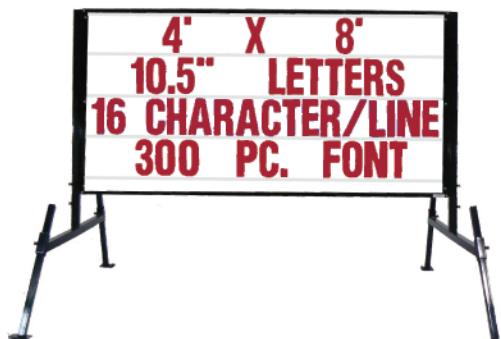

Signs are made with 1/2" MDO crezone, painted gloss black or white, track applied.
Prices are F.O.B Orangeville, ON. Plus, applicable taxes.

Made in Canada

Minimum Order: \$75.00 + tax

Completed Mobile Signs							
Model No.	Size	Description	Lines of Copy	Letter Size	Suggested Font Size	Char/Line	Price
Model 4848	48"x 48"	E-Z Roller	6	7"	300	10	\$924.60
Model 4848	48"x 48"	Regular	6	7"	300	10	\$954.50
Model 4060	40"x 60"	Regular	5	7"	300	12	\$1044.60
Model 4872	4' x 6'	Regular	6 for 7"/5 for 9"	7" or 9"	7" 350/9" 300	14	\$1194.85
Model 4896	4' x 8'	Regular	4	9" or 10.5"	9" 350/10.5" 300	16	\$1288.35
Model 7296	6' x 8'	Heavy Frame	6	10.5"	350	16	\$1551.85

Completed WHITE Mobile Signs							
Model No.	Size	Description	Lines of Copy	Letter Size	Suggested Font Size	Char/Line	Price
Model 4848	48"x 48"	E-Z Roller	6	7"	300	10	\$1014.00
Model 4848	48"x 48"	Regular	6	7"	300	10	\$1044.00
Model 4060	40"x 60"	Regular	5	7"	300	12	\$1083.10
Model 4872	4' x 6'	Regular	6	7"	350	14	\$1291.60
Model 4896	4' x 8'	Regular	4	10.5"	300	16	\$1441.60
Model 7296	6' x 8'	Heavy Frame	6	10.5"	350	16	\$1735.73

Vandal Guards (Includes Both Sides) For White Signs add \$50.00 each	
Product	Price
48" x 48"	\$402.50/ea.
40" x 60"	\$435.00/ea.
48" x 72"	\$460.00/ea.
48" x 96"	\$460.00/ea.

Additions	
Product	Price per Unit
Anchor Rod	\$3.45
Sign Weight Box	\$63.25
Sign Weight Box Handle	\$2.87
7'8" PVC Track (Black)	\$4.60

Black Sign Letters: Fluorescent Pink			
Product	Price per Unit	Price per Letter Set	
		300pc. Set	350pc. Set
7"	\$1.95	\$585.00	\$682.50
9"	\$2.45	\$735.00	\$857.50
10.5"	\$2.90	\$870.00	\$1015.00

White Sign Letters: Black, Red and Blue					
Product	Price per Unit	Product	Price per Unit	Price per Letter Set	
				300pc. Set	350pc. Set
7" - 1-999	\$1.30	7" - 1000 plus	\$1.25	\$390.00	\$455.00
10.5" - 1-999	\$1.80	10.5" - 1000 plus	\$1.70	\$540.00	\$630.00
21" - 1-299	\$5.50	21" - 300 plus	\$5.25	\$1650.00	\$1925.00