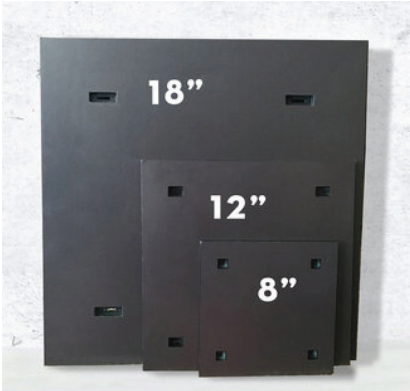

PRICES FOR PHOTOSWAP HIGH ENERGY MAGNETIC PANELS AND PRINTS

Sizes	Panels	Prints
8x8"	\$15.90	\$9.80
12x12"	\$21.34	\$11.90
18x18"	\$27.04	\$15.40

Common Combinations with 12x12"

	Total Sq Ft	Panel Price	Print Price
	2	\$42.68	\$16.80
	3	\$64.02	\$18.90
	4	\$85.36	\$22.40

CANA-MAG
PRINTABLE STEEL
VINYL 50" X 98.4'
@ \$332.35/ ROLL

Each individual panels includes:
4 screws and 4 sticky wall adhesive strips

Common Combinations with 18x18"			
Panel Combos	Total Sq Ft	Panel Price	Print Price
Panels: 2 	4.5	\$54.08	\$22.05
Panels: 4 	9	\$108.16	\$37.80
Panels: 6 	13.5	\$162.24	\$47.25
Panels: 8 	18	\$216.32	\$63.00
Panels: 9 	20.25	\$243.36	\$67.20
Panels: 12 	27	\$324.48	\$85.05
Panels: 16 	36	\$432.64	\$113.40
Panels: 20 	45	\$540.00	\$141.75
Panels: 24 	54	\$648.96	\$170.45