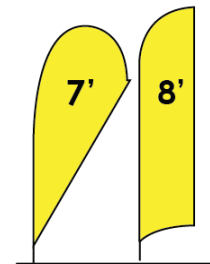

Complete System Pricing: Includes printed flag, flag pole, and complete Ground Stand or Ground Sleeve System
 D/S – Double Sided: Double sided flag, block out liner sewn between two flags
 Add \$20.00 one time setup fee per layout

Made in Canada

5' Teardrop / 6' Feather / 6' Rectangle		
Quantity	Single Sided	Double Sided
1-9	150.65	251.85
10-24	140.30	228.28
25-49	126.50	204.05
50-99	115.00	173.65
100+	103.50	142.60

7' Teardrop / 8' Feather		
Quantity	Single Sided	Double Sided
1-9	185.50	311.82
10-24	175.03	288.94
25-49	163.60	277.15
50-99	153.41	227.60
100+	141.80	201.25

9' Teardrop / 10' Feather / 9.5' Rectangle		
Quantity	Single Sided	Double Sided
1-9	211.60	359.95
10-24	199.00	330.11
25-49	186.42	300.27
50-99	173.82	261.80
100+	161.23	234.83

10' Teardrop / 12' Feather / 13.5' Rectangle Single Side Only		
Quantity	Single Sided	Double Sided
1-9	234.60	417.45
10-24	220.86	386.46
25-49	207.58	355.93
50-99	194.06	313.66
100+	180.55	282.90

9' Teardrop / 10' Feather / 9.5' Rectangle		
Quantity	Single Sided	Double Sided
1-9	148.35	296.70
10-24	131.10	262.20
25-49	113.85	227.70
50-99	87.98	175.95
100+	73.60	147.20

10' Teardrop / 12' Feather / 13.5' Rectangle Single Side Only		
Quantity	Single Sided	Double Sided
1-9	182.85	365.70
10-24	165.60	331.20
25-49	148.35	296.70
50-99	119.60	239.20
100+	102.35	204.70