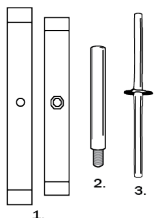

Component Pricing for Feather, Teardrop & Rectangle Flags (If Required)			
Component	Price	Component	Price
Elastic Cord	2.30	Ground Sleeve	21.85
Pole Adapter	11.50	Extractor Tee	8.05
24" Pole Adapter Extension	25.30	Driving Rod	5.75
Ground Stand w/Stem	39.10	Sleeve Cap	3.45
Ground Stand Stem	10.35	Poles- 5' Teardrop, 6' Feather	34.50
		Poles- 7' Teardrop, 8' Feather	37.95
Deluxe Carry Bag	35.65	Poles- 9' Teardrop, 10' Feather, 9.5' Rectangle	41.40
Water Bag (weight)	27.60	Poles- 10' Teardrop, 12' Feather, 13.5 Rectangle	59.80
		Poles- 15' Teardrop, 17' Feather	73.60

Component Pricing for 14' Banner Series (If Required)			
Component	Price	Component	Price
14'x2"	102.35	Water Bag (weight)	27.60
48"x.75" Fiberglass Stake	29.90	Ground Sleeve 24"	31.05
Ground Stake Top Bushing (closed)	20.70	Ground Sleeve Driving Rod	8.05
Ground Stake Bottom Bushing (open)	13.80	Ground Sleeve Extractor Tee	8.05
Stainless Steel Stability Plate	16.01	Ground Sleeve Cap	3.45
Top Arm Swivel	44.85	48"x2" Aluminum Pole Section	27.60
Top Arm (48"x1" Aluminum)	25.30	24" x2" Aluminum Pole Section	18.40
Flag Weight	5.18		

Ground Stand System

PARTS

1. Ground Stand Legs
2. Ground Stand Stem
3. Pole Adapter

*Pole Adapter sold Separately