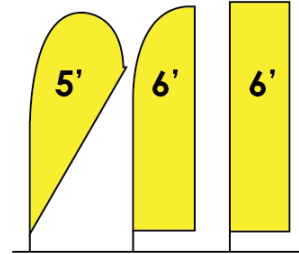

Complete System Pricing: Includes printed flag, flag pole, and complete Ground Stand or Ground Sleeve System
 D/S – Double Sided: Double sided flag, block out liner sewn between two flags
 Add \$20.00 one time setup fee per layout

Made in Canada

5' Teardrop / 6' Feather / 6' Rectangle		
Quantity	Single Sided	Double Sided
1-9	150.65	251.85
10-24	140.30	228.28
25-49	126.50	204.05
50-99	115.00	173.65
100+	103.50	142.60

7' Teardrop / 8' Feather		
Quantity	Single Sided	Double Sided
1-9	185.50	311.82
10-24	175.03	288.94
25-49	163.60	277.15
50-99	153.41	227.60
100+	141.80	201.25

9' Teardrop / 10' Feather / 9.5' Rectangle		
Quantity	Single Sided	Double Sided
1-9	211.60	359.95
10-24	199.00	330.11
25-49	186.42	300.27
50-99	173.82	261.80
100+	161.23	234.83

10' Teardrop / 12' Feather / 13.5' Rectangle Single Side Only		
Quantity	Single Sided	Double Sided
1-9	234.60	417.45
10-24	220.86	386.46
25-49	207.58	355.93
50-99	194.06	313.66
100+	180.55	282.90

5' Teardrop / 6' Feather / 6' Rectangle		
Quantity	Single Sided	Double Sided
1-9	101.20	202.40
10-24	87.98	175.95
25-49	77.63	155.25
50-99	58.65	117.30
100+	39.10	78.20

7' Teardrop / 8' Feather		
Quantity	Single Sided	Double Sided
1-9	165.60	248.40
10-24	146.05	219.08
25-49	126.50	189.25
50-99	109.25	152.95
100+	89.70	129.95