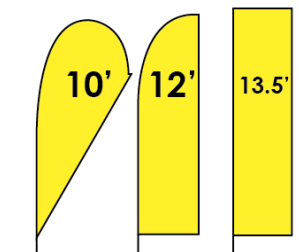

9' Teardrop / 10' Feather / 9.5' Rectangle		
Quantity	Single Sided	Double Sided
1-9	211.60	359.95
10-24	199.00	330.11
25-49	186.42	300.27
50-99	173.82	261.80
100+	161.23	234.83

10' Teardrop / 12' Feather / 13.5' Rectangle Single Side Only		
Quantity	Single Sided	Double Sided
1-9	234.60	417.45
10-24	220.86	386.46
25-49	207.58	355.93
50-99	194.06	313.66
100+	180.55	282.90

15' Teardrop / 17' Feather		
Quantity	Single Sided	Double Sided
1-9	303.60	556.60
10-24	285.76	527.28
25-49	269.10	499.10
50-99	253.86	472.36
100+	236.90	443.90

Made in Canada

Flag Only: Elastic cord included with every flag

5' Teardrop / 6' Feather / 6' Rectangle		
Quantity	Single Sided	Double Sided
1-9	101.20	202.40
10-24	87.98	175.95
25-49	77.63	155.25
50-99	58.65	117.30
100+	39.10	78.20

7' Teardrop / 8' Feather		
Quantity	Single Sided	Double Sided
1-9	165.60	248.40
10-24	146.05	219.08
25-49	126.50	189.25
50-99	109.25	152.95
100+	89.70	129.95

9' Teardrop / 10' Feather / 9.5' Rectangle		
Quantity	Single Sided	Double Sided
1-9	148.35	296.70
10-24	131.10	262.20
25-49	113.85	227.70
50-99	87.98	175.95
100+	73.60	147.20

10' Teardrop / 12' Feather / 13.5' Rectangle Single Side Only		
Quantity	Single Sided	Double Sided
1-9	182.85	365.70
10-24	165.60	331.20
25-49	148.35	296.70
50-99	119.60	239.20
100+	102.35	204.70