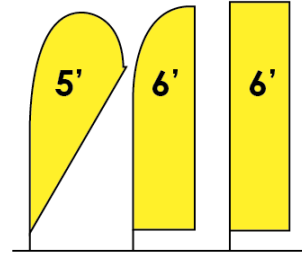

9' Teardrop / 10' Feather / 9.5' Rectangle		
Quantity	Single Sided	Double Sided
1-9	211.60	359.95
10-24	199.00	330.11
25-49	186.42	300.27
50-99	173.82	261.80
100+	161.23	234.83

10' Teardrop / 12' Feather / 13.5' Rectangle Single Side Only		
Quantity	Single Sided	Double Sided
1-9	234.60	417.45
10-24	220.86	386.46
25-49	207.58	355.93
50-99	194.06	313.66
100+	180.55	282.90

15' Teardrop / 17' Feather		
Quantity	Single Sided	Double Sided
1-9	303.60	556.60
10-24	285.76	527.28
25-49	269.10	499.10
50-99	253.86	472.36
100+	236.90	443.90

Made in Canada

Flag Only: Elastic cord included with every flag

5' Teardrop / 6' Feather / 6' Rectangle		
Quantity	Single Sided	Double Sided
1-9	101.20	202.40
10-24	87.98	175.95
25-49	77.63	155.25
50-99	58.65	117.30
100+	39.10	78.20

7' Teardrop / 8' Feather		
Quantity	Single Sided	Double Sided
1-9	165.60	248.40
10-24	146.05	219.08
25-49	126.50	189.25
50-99	109.25	152.95
100+	89.70	129.95

9' Teardrop / 10' Feather / 9.5' Rectangle		
Quantity	Single Sided	Double Sided
1-9	148.35	296.70
10-24	131.10	262.20
25-49	113.85	227.70
50-99	87.98	175.95
100+	73.60	147.20

10' Teardrop / 12' Feather / 13.5' Rectangle Single Side Only		
Quantity	Single Sided	Double Sided
1-9	182.85	365.70
10-24	165.60	331.20
25-49	148.35	296.70
50-99	119.60	239.20
100+	102.35	204.70