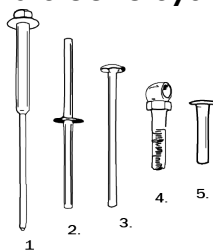

Component Pricing for Feather, Teardrop & Rectangle Flags (If Required)			
Component	Price	Component	Price
Elastic Cord	2.30	Ground Sleeve	21.85
Pole Adapter	11.50	Extractor Tee	8.05
24" Pole Adapter Extension	25.30	Driving Rod	5.75
Ground Stand w/Stem	39.10	Sleeve Cap	3.45
Ground Stand Stem	10.35	Poles- 5' Teardrop, 6' Feather	34.50
		Poles- 7' Teardrop, 8' Feather	37.95
Deluxe Carry Bag	35.65	Poles- 9' Teardrop, 10' Feather, 9.5' Rectangle	41.40
Water Bag (weight)	27.60	Poles- 10' Teardrop, 12' Feather, 13.5 Rectangle	59.80
		Poles- 15' Teardrop, 17' Feather	73.60

Component Pricing for 14' Banner Series (If Required)			
Component	Price	Component	Price
14'x2"	102.35	Water Bag (weight)	27.60
48"x.75" Fiberglass Stake	29.90	Ground Sleeve 24"	31.05
Ground Stake Top Bushing (closed)	20.70	Ground Sleeve Driving Rod	8.05
Ground Stake Bottom Bushing (open)	13.80	Ground Sleeve Extractor Tee	8.05
Stainless Steel Stability Plate	16.01	Ground Sleeve Cap	3.45
Top Arm Swivel	44.85	48"x2" Aluminum Pole Section	27.60
Top Arm (48"x1" Aluminum)	25.30	24" x2" Aluminum Pole Section	18.40
Flag Weight	5.18		

Ground Stand System

PARTS

- 1. Ground Stand Legs
- 2. Ground Stand Stem
- 3. Pole Adapter

*Pole Adapter sold Separately

Ground Sleeve System

PARTS

- 1. Ground Sleeve
- 2. Pole Adapter
- 3. Driving Rod
- 4. Extractor Tee
- 5. Ground Cap