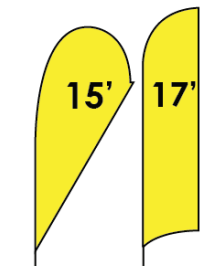

15' Teardrop / 17' Feather		
Quantity	Single Sided	Double Sided
1-9	303.60	556.60
10-24	285.76	527.28
25-49	269.10	499.10
50-99	253.86	472.36
100+	236.90	443.90