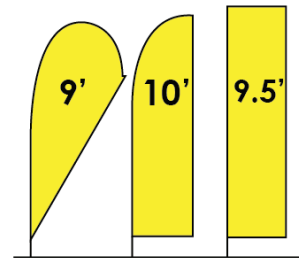

Complete System Pricing: Includes printed flag, flag pole, and complete Ground Stand or Ground Sleeve System
 D/S – Double Sided: Double sided flag, block out liner sewn between two flags
 Add \$20.00 one time setup fee per layout

Made in Canada

5' Teardrop / 6' Feather / 6' Rectangle		
Quantity	Single Sided	Double Sided
1-9	150.65	251.85
10-24	140.30	228.28
25-49	126.50	204.05
50-99	115.00	173.65
100+	103.50	142.60

7' Teardrop / 8' Feather		
Quantity	Single Sided	Double Sided
1-9	185.50	311.82
10-24	175.03	288.94
25-49	163.60	277.15
50-99	153.41	227.60
100+	141.80	201.25

9' Teardrop / 10' Feather / 9.5' Rectangle		
Quantity	Single Sided	Double Sided
1-9	211.60	359.95
10-24	199.00	330.11
25-49	186.42	300.27
50-99	173.82	261.80
100+	161.23	234.83

10' Teardrop / 12' Feather / 13.5' Rectangle Single Side Only		
Quantity	Single Sided	Double Sided
1-9	234.60	417.45
10-24	220.86	386.46
25-49	207.58	355.93
50-99	194.06	313.66
100+	180.55	282.90

5' Teardrop / 6' Feather / 6' Rectangle		
Quantity	Single Sided	Double Sided
1-9	101.20	202.40
10-24	87.98	175.95
25-49	77.63	155.25
50-99	58.65	117.30
100+	39.10	78.20

7' Teardrop / 8' Feather		
Quantity	Single Sided	Double Sided
1-9	165.60	248.40
10-24	146.05	219.08
25-49	126.50	189.25
50-99	109.25	152.95
100+	89.70	129.95