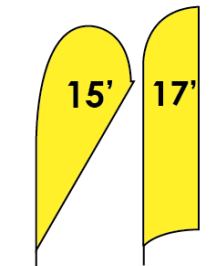

15' Teardrop / 17' Feather		
Quantity	Single Sided	Double Sided
1-9	253.00	506.00
10-24	241.50	483.00
25-49	230.00	460.00
50-99	218.50	437.00
100+	207.00	414.00