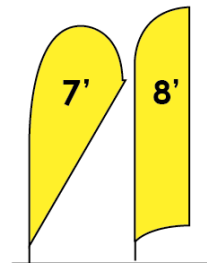

9' Teardrop / 10' Feather / 9.5' Rectangle		
Quantity	Single Sided	Double Sided
1-9	211.60	359.95
10-24	199.00	330.11
25-49	186.42	300.27
50-99	173.82	261.80
100+	161.23	234.83

10' Teardrop / 12' Feather / 13.5' Rectangle Single Side Only		
Quantity	Single Sided	Double Sided
1-9	234.60	417.45
10-24	220.86	386.46
25-49	207.58	355.93
50-99	194.06	313.66
100+	180.55	282.90

15' Teardrop / 17' Feather		
Quantity	Single Sided	Double Sided
1-9	303.60	556.60
10-24	285.76	527.28
25-49	269.10	499.10
50-99	253.86	472.36
100+	236.90	443.90

Made in Canada

Flag Only: Elastic cord included with every flag

5' Teardrop / 6' Feather / 6' Rectangle		
Quantity	Single Sided	Double Sided
1-9	101.20	202.40
10-24	87.98	175.95
25-49	77.63	155.25
50-99	58.65	117.30
100+	39.10	78.20

7' Teardrop / 8' Feather		
Quantity	Single Sided	Double Sided
1-9	165.60	248.40
10-24	146.05	219.08
25-49	126.50	189.25
50-99	109.25	152.95
100+	89.70	129.95

9' Teardrop / 10' Feather / 9.5' Rectangle		
Quantity	Single Sided	Double Sided
1-9	148.35	296.70
10-24	131.10	262.20
25-49	113.85	227.70
50-99	87.98	175.95
100+	73.60	147.20

10' Teardrop / 12' Feather / 13.5' Rectangle Single Side Only		
Quantity	Single Sided	Double Sided
1-9	182.85	365.70
10-24	165.60	331.20
25-49	148.35	296.70
50-99	119.60	239.20
100+	102.35	204.70