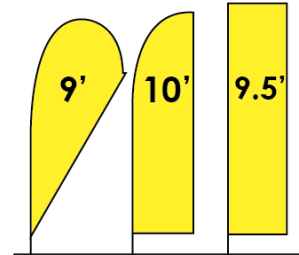

9' Teardrop / 10' Feather / 9.5' Rectangle		
Quantity	Single Sided	Double Sided
1-9	211.60	359.95
10-24	199.00	330.11
25-49	186.42	300.27
50-99	173.82	261.80
100+	161.23	234.83

10' Teardrop / 12' Feather / 13.5' Rectangle Single Side Only		
Quantity	Single Sided	Double Sided
1-9	234.60	417.45
10-24	220.86	386.46
25-49	207.58	355.93
50-99	194.06	313.66
100+	180.55	282.90

15' Teardrop / 17' Feather		
Quantity	Single Sided	Double Sided
1-9	303.60	556.60
10-24	285.76	527.28
25-49	269.10	499.10
50-99	253.86	472.36
100+	236.90	443.90

Made in Canada

Flag Only: Elastic cord included with every flag

5' Teardrop / 6' Feather / 6' Rectangle		
Quantity	Single Sided	Double Sided
1-9	101.20	202.40
10-24	87.98	175.95
25-49	77.63	155.25
50-99	58.65	117.30
100+	39.10	78.20

7' Teardrop / 8' Feather		
Quantity	Single Sided	Double Sided
1-9	165.60	248.40
10-24	146.05	219.08
25-49	126.50	189.25
50-99	109.25	152.95
100+	89.70	129.95

9' Teardrop / 10' Feather / 9.5' Rectangle		
Quantity	Single Sided	Double Sided
1-9	148.35	296.70
10-24	131.10	262.20
25-49	113.85	227.70
50-99	87.98	175.95
100+	73.60	147.20

10' Teardrop / 12' Feather / 13.5' Rectangle Single Side Only		
Quantity	Single Sided	Double Sided
1-9	182.85	365.70
10-24	165.60	331.20
25-49	148.35	296.70
50-99	119.60	239.20
100+	102.35	204.70