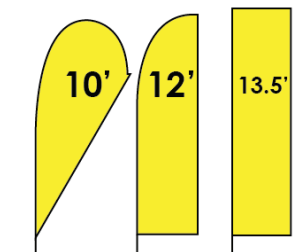

Made in Canada

5' Teardrop / 6' Feather / 6' Rectangle		
Quantity	Single Sided	Double Sided
1-9	150.65	251.85
10-24	140.30	228.28
25-49	126.50	204.05
50-99	115.00	173.65
100+	103.50	142.60

7' Teardrop / 8' Feather		
Quantity	Single Sided	Double Sided
1-9	185.50	311.82
10-24	175.03	288.94
25-49	163.60	277.15
50-99	153.41	227.60
100+	141.80	201.25

9' Teardrop / 10' Feather / 9.5' Rectangle		
Quantity	Single Sided	Double Sided
1-9	211.60	359.95
10-24	199.00	330.11
25-49	186.42	300.27
50-99	173.82	261.80
100+	161.23	234.83

10' Teardrop / 12' Feather / 13.5' Rectangle Single Side Only		
Quantity	Single Sided	Double Sided
1-9	234.60	417.45
10-24	220.86	386.46
25-49	207.58	355.93
50-99	194.06	313.66
100+	180.55	282.90

5' Teardrop / 6' Feather / 6' Rectangle		
Quantity	Single Sided	Double Sided
1-9	101.20	202.40
10-24	87.98	175.95
25-49	77.63	155.25
50-99	58.65	117.30
100+	39.10	78.20

7' Teardrop / 8' Feather		
Quantity	Single Sided	Double Sided
1-9	165.60	248.40
10-24	146.05	219.08
25-49	126.50	189.25
50-99	109.25	152.95
100+	89.70	129.95

9' Teardrop / 10' Feather / 9.5' Rectangle		
Quantity	Single Sided	Double Sided
1-9	148.35	296.70
10-24	131.10	262.20
25-49	113.85	227.70
50-99	87.98	175.95
100+	73.60	147.20

10' Teardrop / 12' Feather / 13.5' Rectangle Single Side Only		
Quantity	Single Sided	Double Sided
1-9	182.85	365.70
10-24	165.60	331.20
25-49	148.35	296.70
50-99	119.60	239.20
100+	102.35	204.70