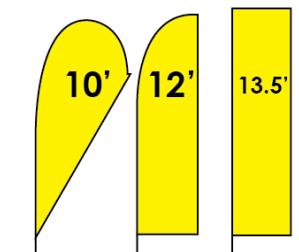

Complete System Pricing: Includes printed flag, flag pole, and complete Ground Stand or Ground Sleeve System  
D/S – Double Sided: Double sided flag, block out liner sewn between two flags  
**Add \$20.00 one time setup fee per layout**

Made in Canada

5' Teardrop / 6' Feather / 6' Rectangle		
Quantity	Single Sided	Double Sided
1-9	131.00	219.00
10-24	122.00	198.50
25-49	110.00	177.50
50-99	100.00	151.00
100+	90.00	124.00

7' Teardrop / 8' Feather		
Quantity	Single Sided	Double Sided
1-9	161.30	271.15
10-24	152.20	251.25
25-49	142.25	241.00
50-99	133.40	197.90
100+	123.30	175.00

9' Teardrop / 10' Feather / 9.5' Rectangle		
Quantity	Single Sided	Double Sided
1-9	184.00	313.00
10-24	173.05	287.05
25-49	162.10	261.10
50-99	151.15	227.65
100+	140.20	204.20

10' Teardrop / 12' Feather / 13.5' Rectangle Single Side Only		
Quantity	Single Sided	Double Sided
1-9	204.00	363.00
10-24	192.05	336.05
25-49	180.50	309.50
50-99	168.75	272.75
100+	157.00	246.00

5' Teardrop / 6' Feather / 6' Rectangle		
Quantity	Single Sided	Double Sided
1-9	88.00	176.00
10-24	76.50	153.00
25-49	67.50	135.00
50-99	51.00	102.00
100+	34.00	68.00

7' Teardrop / 8' Feather		
Quantity	Single Sided	Double Sided
1-9	144.00	216.00
10-24	127.00	190.50
25-49	110.00	165.00
50-99	95.00	133.00
100+	78.00	113.00