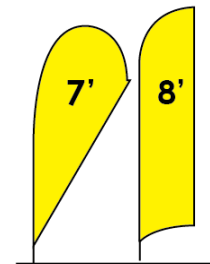

Complete System Pricing: Includes printed flag, flag pole, and complete Ground Stand or Ground Sleeve System  
D/S – Double Sided: Double sided flag, block out liner sewn between two flags  
**Add \$20.00 one time setup fee per layout**

Made in Canada

5' Teardrop / 6' Feather / 6' Rectangle		
Quantity	Single Sided	Double Sided
1-9	131.00	219.00
10-24	122.00	198.50
25-49	110.00	177.50
50-99	100.00	151.00
100+	90.00	124.00

7' Teardrop / 8' Feather		
Quantity	Single Sided	Double Sided
1-9	161.30	271.15
10-24	152.20	251.25
25-49	142.25	241.00
50-99	133.40	197.90
100+	123.30	175.00

9' Teardrop / 10' Feather / 9.5' Rectangle		
Quantity	Single Sided	Double Sided
1-9	184.00	313.00
10-24	173.05	287.05
25-49	162.10	261.10
50-99	151.15	227.65
100+	140.20	204.20

10' Teardrop / 12' Feather / 13.5' Rectangle Single Side Only		
Quantity	Single Sided	Double Sided
1-9	204.00	363.00
10-24	192.05	336.05
25-49	180.50	309.50
50-99	168.75	272.75
100+	157.00	246.00

5' Teardrop / 6' Feather / 6' Rectangle		
Quantity	Single Sided	Double Sided
1-9	88.00	176.00
10-24	76.50	153.00
25-49	67.50	135.00
50-99	51.00	102.00
100+	34.00	68.00

7' Teardrop / 8' Feather		
Quantity	Single Sided	Double Sided
1-9	144.00	216.00
10-24	127.00	190.50
25-49	110.00	165.00
50-99	95.00	133.00
100+	78.00	113.00