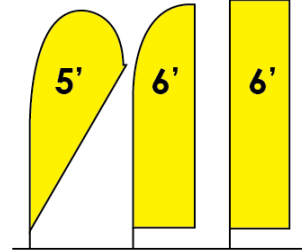

Made in Canada

5' Teardrop / 6' Feather / 6' Rectangle		
Quantity	Single Sided	Double Sided
1-9	131.00	219.00
10-24	122.00	198.50
25-49	110.00	177.50
50-99	100.00	151.00
100+	90.00	124.00

7' Teardrop / 8' Feather		
Quantity	Single Sided	Double Sided
1-9	161.30	271.15
10-24	152.20	251.25
25-49	142.25	241.00
50-99	133.40	197.90
100+	123.30	175.00

9' Teardrop / 10' Feather / 9.5' Rectangle		
Quantity	Single Sided	Double Sided
1-9	184.00	313.00
10-24	173.05	287.05
25-49	162.10	261.10
50-99	151.15	227.65
100+	140.20	204.20

10' Teardrop / 12' Feather / 13.5' Rectangle Single Side Only		
Quantity	Single Sided	Double Sided
1-9	204.00	363.00
10-24	192.05	336.05
25-49	180.50	309.50
50-99	168.75	272.75
100+	157.00	246.00

15' Teardrop / 17' Feather		
Quantity	Single Sided	Double Sided
1-9	264.00	484.00
10-24	248.50	458.50
25-49	234.00	434.00
50-99	220.75	410.75
100+	206.00	386.00

Flag Only: Elastic cord included with every flag

5' Teardrop / 6' Feather / 6' Rectangle		
Quantity	Single Sided	Double Sided
1-9	88.00	176.00
10-24	76.50	153.00
25-49	67.50	135.00
50-99	51.00	102.00
100+	34.00	68.00

7' Teardrop / 8' Feather		
Quantity	Single Sided	Double Sided
1-9	144.00	216.00
10-24	127.00	190.50
25-49	110.00	165.00
50-99	95.00	133.00
100+	78.00	113.00