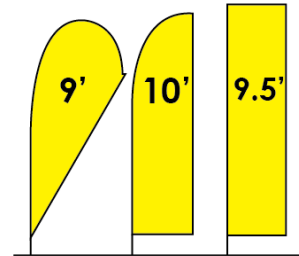

Complete System Pricing: Includes printed flag, flag pole, and complete Ground Stand or Ground Sleeve System  
D/S – Double Sided: Double sided flag, block out liner sewn between two flags  
**Add \$20.00 one time setup fee per layout**

Made in Canada

5' Teardrop / 6' Feather / 6' Rectangle		
Quantity	Single Sided	Double Sided
1-9	131.00	219.00
10-24	122.00	198.50
25-49	110.00	177.50
50-99	100.00	151.00
100+	90.00	124.00

7' Teardrop / 8' Feather		
Quantity	Single Sided	Double Sided
1-9	161.30	271.15
10-24	152.20	251.25
25-49	142.25	241.00
50-99	133.40	197.90
100+	123.30	175.00

9' Teardrop / 10' Feather / 9.5' Rectangle		
Quantity	Single Sided	Double Sided
1-9	184.00	313.00
10-24	173.05	287.05
25-49	162.10	261.10
50-99	151.15	227.65
100+	140.20	204.20

10' Teardrop / 12' Feather / 13.5' Rectangle Single Side Only		
Quantity	Single Sided	Double Sided
1-9	204.00	363.00
10-24	192.05	336.05
25-49	180.50	309.50
50-99	168.75	272.75
100+	157.00	246.00

5' Teardrop / 6' Feather / 6' Rectangle		
Quantity	Single Sided	Double Sided
1-9	88.00	176.00
10-24	76.50	153.00
25-49	67.50	135.00
50-99	51.00	102.00
100+	34.00	68.00

7' Teardrop / 8' Feather		
Quantity	Single Sided	Double Sided
1-9	144.00	216.00
10-24	127.00	190.50
25-49	110.00	165.00
50-99	95.00	133.00
100+	78.00	113.00