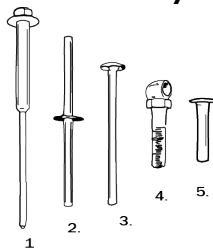

Component Pricing for Feather, Teardrop & Rectangle Flags (If Required)			
Component	Price	Component	Price
Elastic Cord	2.00	Ground Sleeve	19.00
Pole Adapter	10.00	Extractor Tee	7.00
24" Pole Adapter Extension	22.00	Driving Rod	5.00
Ground Stand w/Stem	34.00	Sleeve Cap	3.00
Ground Stand Stem	9.00	Poles- 5' Teardrop, 6' Feather	30.00
		Poles- 7' Teardrop, 8' Feather	33.00
Deluxe Carry Bag	31.00	Poles- 9' Teardrop, 10' Feather, 9.5' Rectangle	36.00
Water Bag (weight)	24.00	Poles- 10' Teardrop, 12' Feather, 13.5 Rectangle	52.00
		Poles- 15' Teardrop, 17' Feather	64.00

Component Pricing for 14' Banner Series (If Required)			
Component	Price	Component	Price
14"x2"	89.00	Water Bag (weight)	24.00
48"x.75" Fiberglass Stake	26.00	Ground Sleeve 24"	27.00
Ground Stake Top Bushing (closed)	18.00	Ground Sleeve Driving Rod	7.00
Ground Stake Bottom Bushing (open)	12.00	Ground Sleeve Extractor Tee	7.00
Stainless Steel Stability Plate	14.00	Ground Sleeve Cap	3.00
Top Arm Swivel	39.00	48"x2" Aluminum Pole Section	24.00
Top Arm (48"x1" Aluminum)	22.00	24" x2" Aluminum Pole Section	16.00
Flag Weight	4.50		

**Ground Stand System**

PARTS

1. Ground Stand Legs
2. Ground Stand Stem
3. Pole Adapter

\*Pole Adapter sold Separately

**Ground Sleeve System**

PARTS

1. Ground Sleeve
2. Pole Adapter
3. Driving Rod
4. Extractor Tee
5. Ground Cap

\*Pole Adapter sold Separately