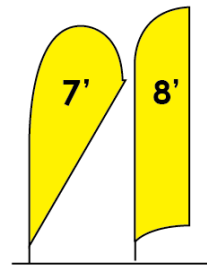

Made in Canada

5' Teardrop / 6' Feather / 6' Rectangle		
Quantity	Single Sided	Double Sided
1-9	131.00	219.00
10-24	122.00	198.50
25-49	110.00	177.50
50-99	100.00	151.00
100+	90.00	124.00

7' Teardrop / 8' Feather		
Quantity	Single Sided	Double Sided
1-9	161.30	271.15
10-24	152.20	251.25
25-49	142.25	241.00
50-99	133.40	197.90
100+	123.30	175.00

9' Teardrop / 10' Feather / 9.5' Rectangle		
Quantity	Single Sided	Double Sided
1-9	184.00	313.00
10-24	173.05	287.05
25-49	162.10	261.10
50-99	151.15	227.65
100+	140.20	204.20

10' Teardrop / 12' Feather / 13.5' Rectangle Single Side Only		
Quantity	Single Sided	Double Sided
1-9	204.00	363.00
10-24	192.05	336.05
25-49	180.50	309.50
50-99	168.75	272.75
100+	157.00	246.00

15' Teardrop / 17' Feather		
Quantity	Single Sided	Double Sided
1-9	264.00	484.00
10-24	248.50	458.50
25-49	234.00	434.00
50-99	220.75	410.75
100+	206.00	386.00

Flag Only: Elastic cord included with every flag

5' Teardrop / 6' Feather / 6' Rectangle		
Quantity	Single Sided	Double Sided
1-9	88.00	176.00
10-24	76.50	153.00
25-49	67.50	135.00
50-99	51.00	102.00
100+	34.00	68.00

7' Teardrop / 8' Feather		
Quantity	Single Sided	Double Sided
1-9	144.00	216.00
10-24	127.00	190.50
25-49	110.00	165.00
50-99	95.00	133.00
100+	78.00	113.00