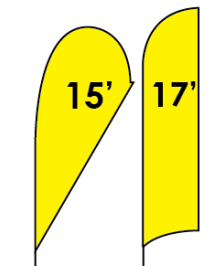

Made in Canada

5' Teardrop / 6' Feather / 6' Rectangle		
Quantity	Single Sided	Double Sided
1-9	131.00	219.00
10-24	122.00	198.50
25-49	110.00	177.50
50-99	100.00	151.00
100+	90.00	124.00

7' Teardrop / 8' Feather		
Quantity	Single Sided	Double Sided
1-9	161.30	271.15
10-24	152.20	251.25
25-49	142.25	241.00
50-99	133.40	197.90
100+	123.30	175.00

9' Teardrop / 10' Feather / 9.5' Rectangle		
Quantity	Single Sided	Double Sided
1-9	184.00	313.00
10-24	173.05	287.05
25-49	162.10	261.10
50-99	151.15	227.65
100+	140.20	204.20

10' Teardrop / 12' Feather / 13.5' Rectangle Single Side Only		
Quantity	Single Sided	Double Sided
1-9	204.00	363.00
10-24	192.05	336.05
25-49	180.50	309.50
50-99	168.75	272.75
100+	157.00	246.00

15' Teardrop / 17' Feather		
Quantity	Single Sided	Double Sided
1-9	264.00	484.00
10-24	248.50	458.50
25-49	234.00	434.00
50-99	220.75	410.75
100+	206.00	386.00

Flag Only: Elastic cord included with every flag

5' Teardrop / 6' Feather / 6' Rectangle		
Quantity	Single Sided	Double Sided
1-9	88.00	176.00
10-24	76.50	153.00
25-49	67.50	135.00
50-99	51.00	102.00
100+	34.00	68.00

7' Teardrop / 8' Feather		
Quantity	Single Sided	Double Sided
1-9	144.00	216.00
10-24	127.00	190.50
25-49	110.00	165.00
50-99	95.00	133.00
100+	78.00	113.00