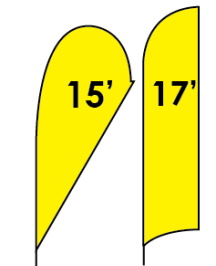

15' Teardrop / 17' Feather		
Quantity	Single Sided	Double Sided
1-9	220.00	440.00
10-24	210.00	420.00
25-49	200.00	400.00
50-99	190.00	380.00
100+	180.00	360.00