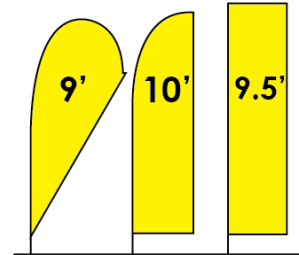

9' Teardrop / 10' Feather / 9.5' Rectangle		
Quantity	Single Sided	Double Sided
1-9	129.00	258.00
10-24	114.00	228.00
25-49	99.00	198.00
50-99	76.50	153.00
100+	64.00	128.00