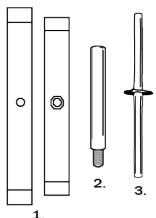

Component Pricing for Feather, Teardrop & Rectangle Flags (If Required)			
Component	Price	Component	Price
Elastic Cord	2.00	Ground Sleeve	19.00
Pole Adapter	10.00	Extractor Tee	7.00
24" Pole Adapter Extension	22.00	Driving Rod	5.00
Ground Stand w/Stem	34.00	Sleeve Cap	3.00
Ground Stand Stem	9.00	Poles- 5' Teardrop, 6' Feather	30.00
		Poles- 7' Teardrop, 8' Feather	33.00
Deluxe Carry Bag	31.00	Poles- 9' Teardrop, 10' Feather, 9.5' Rectangle	36.00
Water Bag (weight)	24.00	Poles- 10' Teardrop, 12' Feather, 13.5 Rectangle	52.00
		Poles- 15' Teardrop, 17' Feather	64.00

Component Pricing for 14' Banner Series (If Required)			
Component	Price	Component	Price
14"x2"	89.00	Water Bag (weight)	24.00
48"x.75" Fiberglass Stake	26.00	Ground Sleeve 24"	27.00
Ground Stake Top Bushing (closed)	18.00	Ground Sleeve Driving Rod	7.00
Ground Stake Bottom Bushing (open)	12.00	Ground Sleeve Extractor Tee	7.00
Stainless Steel Stability Plate	14.00	Ground Sleeve Cap	3.00
Top Arm Swivel	39.00	48"x2" Aluminum Pole Section	24.00
Top Arm (48"x1" Aluminum)	22.00	24" x2" Aluminum Pole Section	16.00
Flag Weight	4.50		

Ground Stand System

PARTS

1. Ground Stand Legs
2. Ground Stand Stem
3. Pole Adapter

*Pole Adapter sold Separately