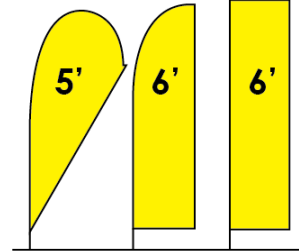

Complete System Pricing: Includes printed flag, flag pole, and complete Ground Stand or Ground Sleeve System  
D/S – Double Sided: Double sided flag, block out liner sewn between two flags  
**Add \$20.00 one time setup fee per layout**

Made in Canada

5' Teardrop / 6' Feather / 6' Rectangle		
Quantity	Single Sided	Double Sided
1-9	131.00	219.00
10-24	122.00	198.50
25-49	110.00	177.50
50-99	100.00	151.00
100+	90.00	124.00

7' Teardrop / 8' Feather		
Quantity	Single Sided	Double Sided
1-9	161.30	271.15
10-24	152.20	251.25
25-49	142.25	241.00
50-99	133.40	197.90
100+	123.30	175.00

9' Teardrop / 10' Feather / 9.5' Rectangle		
Quantity	Single Sided	Double Sided
1-9	184.00	313.00
10-24	173.05	287.05
25-49	162.10	261.10
50-99	151.15	227.65
100+	140.20	204.20

10' Teardrop / 12' Feather / 13.5' Rectangle Single Side Only		
Quantity	Single Sided	Double Sided
1-9	204.00	363.00
10-24	192.05	336.05
25-49	180.50	309.50
50-99	168.75	272.75
100+	157.00	246.00

5' Teardrop / 6' Feather / 6' Rectangle		
Quantity	Single Sided	Double Sided
1-9	88.00	176.00
10-24	76.50	153.00
25-49	67.50	135.00
50-99	51.00	102.00
100+	34.00	68.00

7' Teardrop / 8' Feather		
Quantity	Single Sided	Double Sided
1-9	144.00	216.00
10-24	127.00	190.50
25-49	110.00	165.00
50-99	95.00	133.00
100+	78.00	113.00