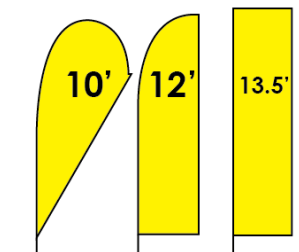

9' Teardrop / 10' Feather / 9.5' Rectangle		
Quantity	Single Sided	Double Sided
1-9	184.00	313.00
10-24	173.05	287.05
25-49	162.10	261.10
50-99	151.15	227.65
100+	140.20	204.20

10' Teardrop / 12' Feather / 13.5' Rectangle Single Side Only		
Quantity	Single Sided	Double Sided
1-9	204.00	363.00
10-24	192.05	336.05
25-49	180.50	309.50
50-99	168.75	272.75
100+	157.00	246.00

15' Teardrop / 17' Feather		
Quantity	Single Sided	Double Sided
1-9	264.00	484.00
10-24	248.50	458.50
25-49	234.00	434.00
50-99	220.75	410.75
100+	206.00	386.00

Flag Only: Elastic cord included with every flag

5' Teardrop / 6' Feather / 6' Rectangle		
Quantity	Single Sided	Double Sided
1-9	88.00	176.00
10-24	76.50	153.00
25-49	67.50	135.00
50-99	51.00	102.00
100+	34.00	68.00

7' Teardrop / 8' Feather		
Quantity	Single Sided	Double Sided
1-9	144.00	216.00
10-24	127.00	190.50
25-49	110.00	165.00
50-99	95.00	133.00
100+	78.00	113.00

9' Teardrop / 10' Feather / 9.5' Rectangle		
Quantity	Single Sided	Double Sided
1-9	129.00	258.00
10-24	114.00	228.00
25-49	99.00	198.00
50-99	76.50	153.00
100+	64.00	128.00

10' Teardrop / 12' Feather / 13.5' Rectangle Single Side Only		
Quantity	Single Sided	Double Sided
1-9	159.00	318.00
10-24	144.00	288.00
25-49	129.00	258.00
50-99	104.00	208.00
100+	89.00	178.00